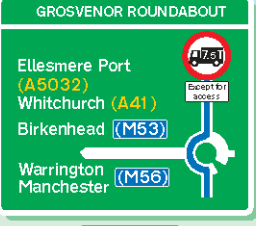

DIVERSION
21st March to May 2011
 Due to essential work several roads will be closed in the city centre. Therefore please follow the marked diversion in red when leaving the front of the hotel by car.

THE CHESTER GROSVENOR AND SPA

★★★★★

Eastgate, Chester CH1 1LT
 Tel: 01244 324024
 Website: www.chestergrosvenor.com

KEY TO CHESTER DETAIL MAP

Guests may arrive at the front or to the hotel entrance on level 2a of the car park (see below) 

TO THE FRONT OF THE HOTEL
 Stop at the barrier opposite the Town Hall and Cathedral. You will be issued with a permit which will allow you to drive

TO THE REAR CAR PARK
 Follow signs for The Grosvenor Shopping Centre Car Park and proceed to level 2A for the hotel entrance.