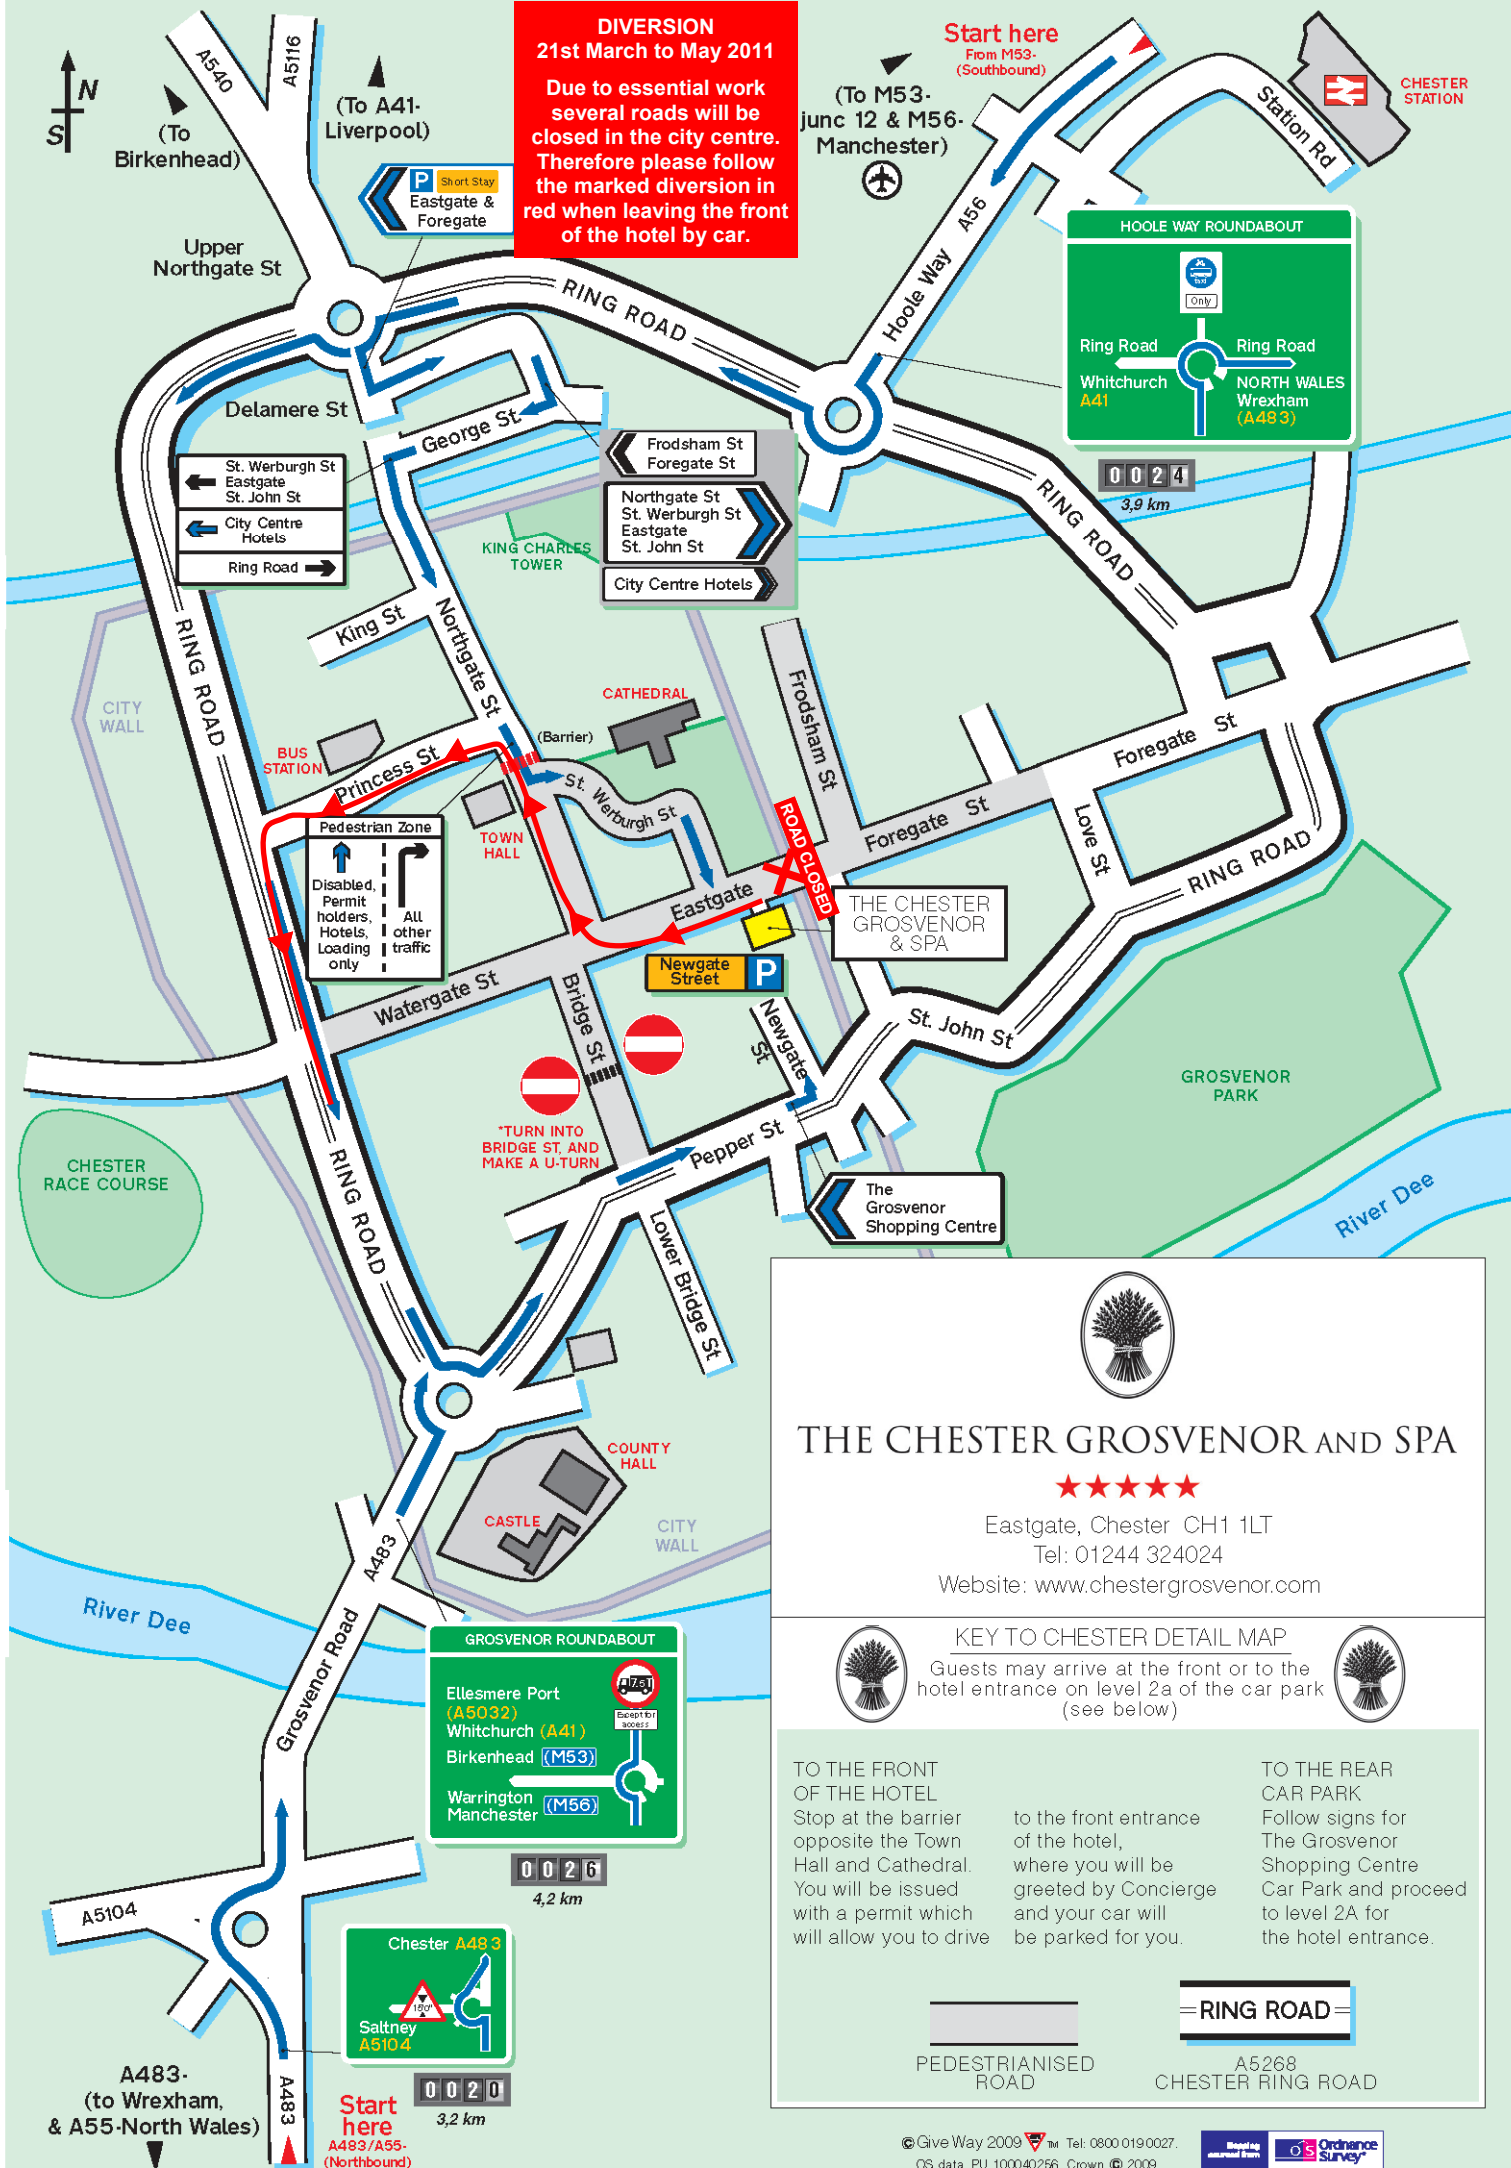

DIVERSION
21st March to May 2011
 Due to essential work several roads will be closed in the city centre. Therefore please follow the marked diversion in red when leaving the front of the hotel by car.

THE CHESTER GROSVENOR AND SPA

★★★★★

Eastgate, Chester CH1 1LT
 Tel: 01244 324024
 Website: www.chestergrosvenor.com

KEY TO CHESTER DETAIL MAP

Guests may arrive at the front or to the hotel entrance on level 2a of the car park (see below) 

TO THE FRONT OF THE HOTEL
 Stop at the barrier opposite the Town Hall and Cathedral. You will be issued with a permit which will allow you to drive

TO THE REAR CAR PARK
 Follow signs for The Grosvenor Shopping Centre Car Park and proceed to level 2A for the hotel entrance.

PEDESTRIANISED ROAD

RING ROAD