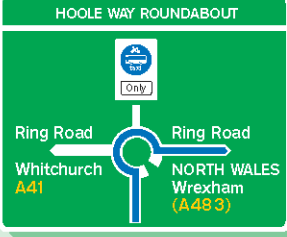

DIVERSION
21st March to May 2011
 Due to essential work several roads will be closed in the city centre. Therefore please follow the marked diversion in red when leaving the front of the hotel by car.

THE CHESTER GROSVENOR AND SPA

★★★★★

Eastgate, Chester CH1 1LT
 Tel: 01244 324024
 Website: www.chestergrosvenor.com

KEY TO CHESTER DETAIL MAP

Guests may arrive at the front or to the hotel entrance on level 2a of the car park (see below) 

TO THE FRONT OF THE HOTEL
 Stop at the barrier opposite the Town Hall and Cathedral. You will be issued with a permit which will allow you to drive

TO THE REAR CAR PARK
 Follow signs for The Grosvenor Shopping Centre Car Park and proceed to level 2A for the hotel entrance.