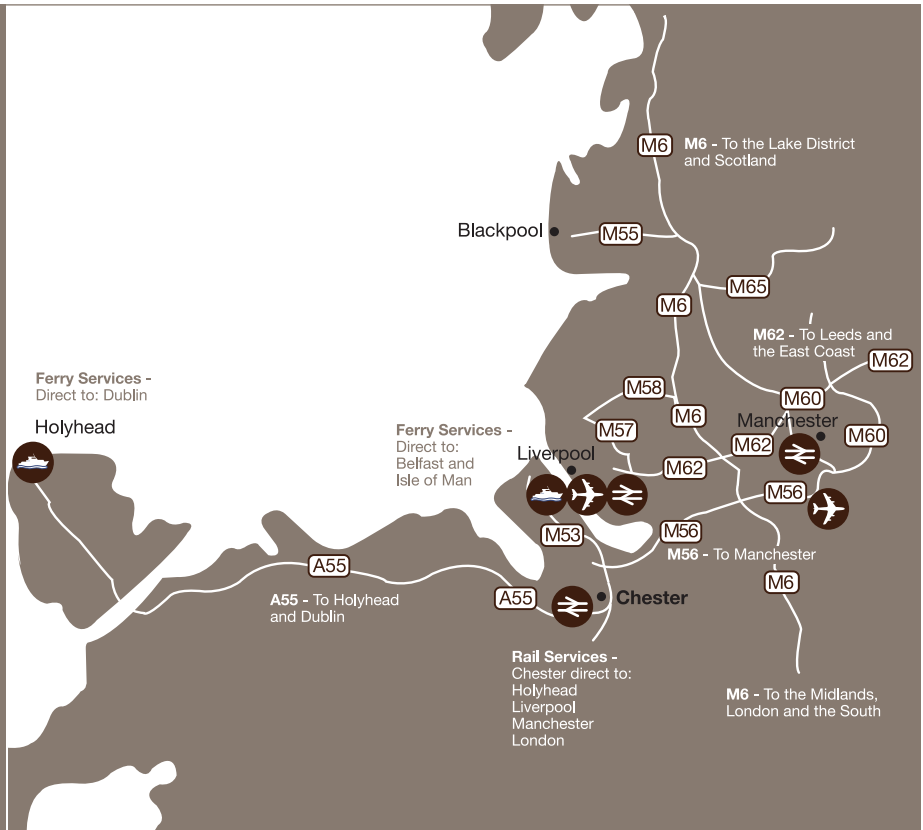

Distance / Journey Times	
Liverpool	28 miles / 30 mins
Manchester Airport	35 miles / 45 mins
Manchester	45 miles / 50 mins
Birmingham	80 miles / 1hr 30 mins
London	196 miles / 2 hrs 15 mins*
Edinburgh	235 miles / 4 hrs*

*Journey time by train